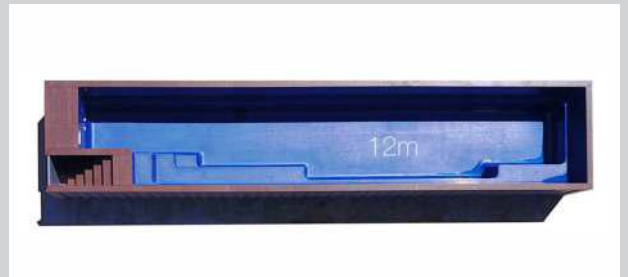

CONTAINER POOLS

6m POOL

12m POOL

Structure:

- Container
- Cut outs
- Transport
- Rust prevention (grinding)
- Steel frames & pump cage

Paint:

- Jotun conseal
- Rust prevention paint

Pool Components:

- Fibre glass lining
- Skimmer box & pipes
- Pump, filter, sand, light

Optional Extra:

External cladding:

- Composite
- Hard wood
(Balau, Garappa, Massaranduba)
- Glass (long side)
- Glass (short side)

Structure:

- Container
- Cut outs
- Transport
- Rust prevention (grinding)
- Steel frames & pump cage

Paint:

- Jotun conseal
- Rust prevention paint

Pool Components:

- Fibre glass lining
- Skimmer box & pipes
- Pump, filter, sand, light